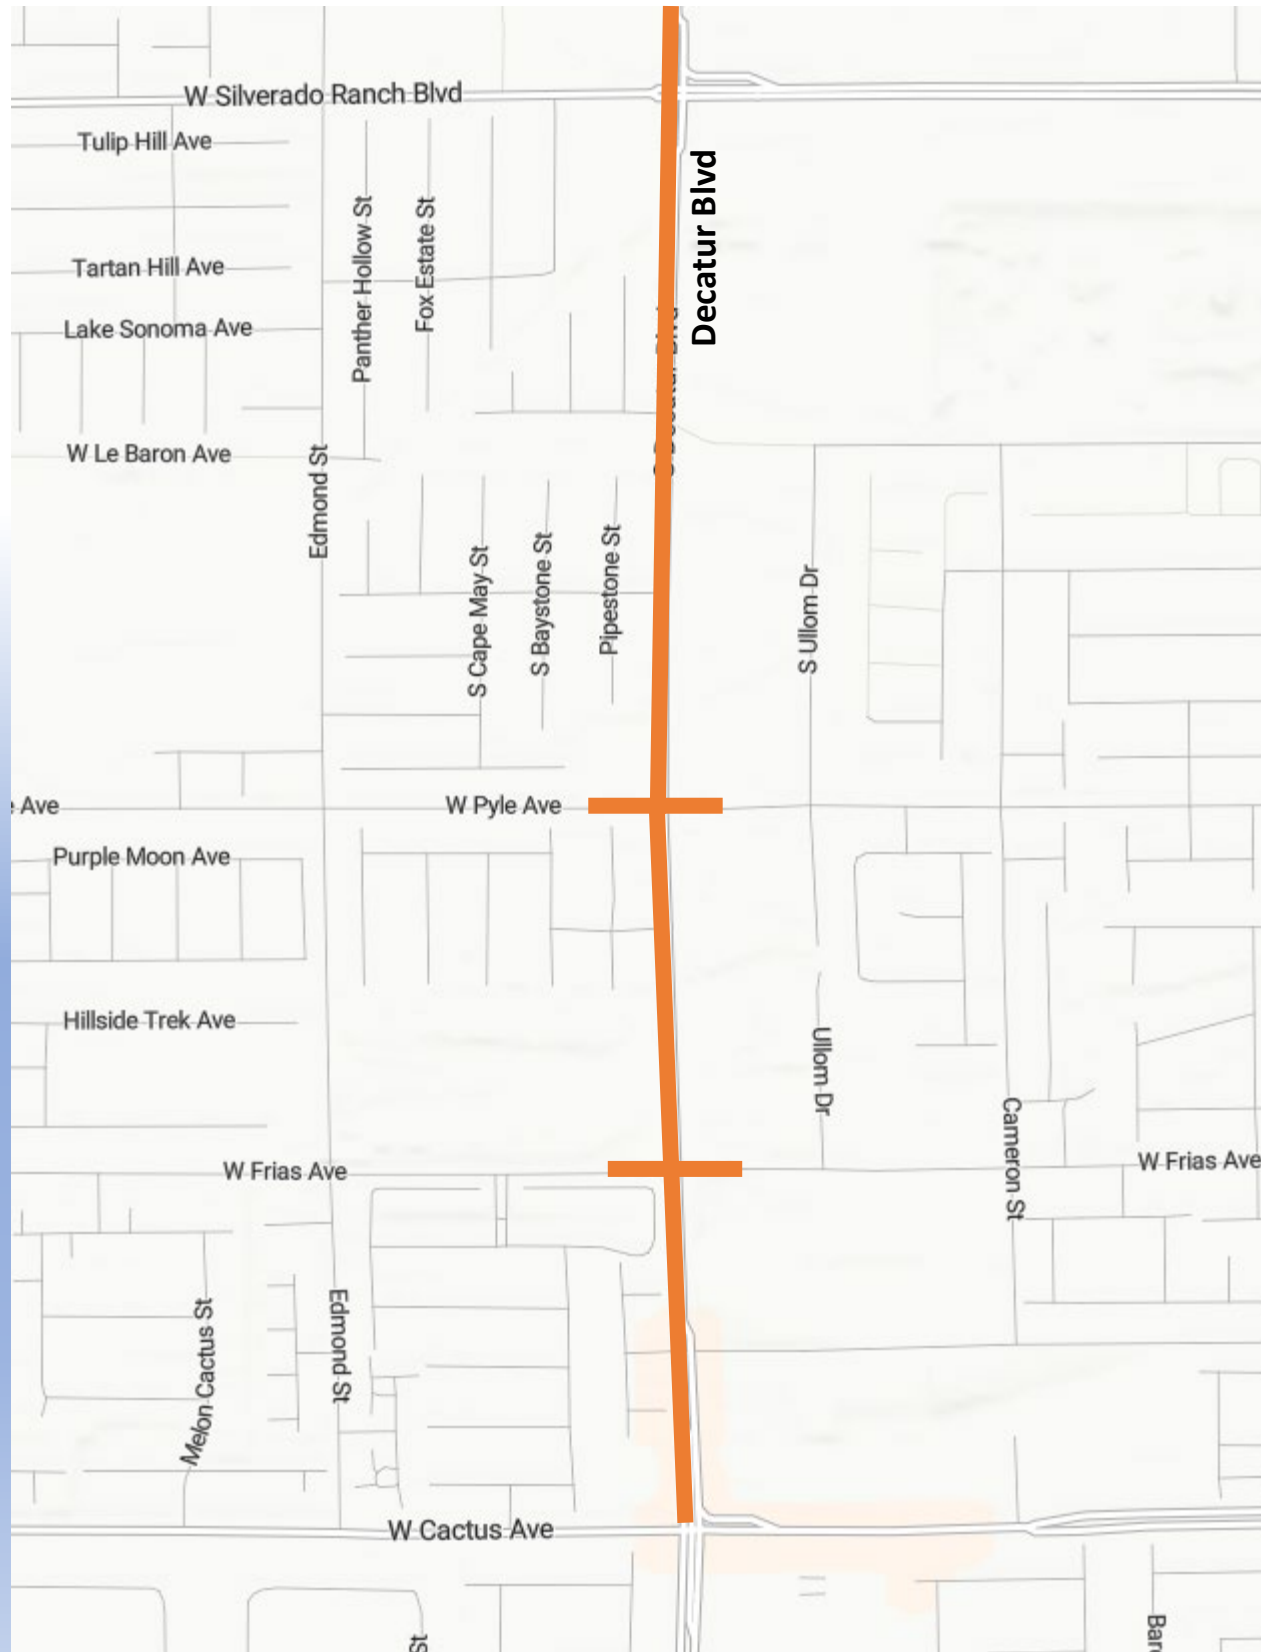

together**for**better

Traffic Restrictions October 7 - 13

Decatur Blvd from Cactus Ave to Silverado Ranch
Working Hours 7:00am - 3:30pm
Lane Restrictions 24 Hours

- East Half Road Closure
- 1 Lane Northbound and Southbound Decatur between Cactus and Silverado Ranch.
- Dedicated Left Turn Lanes at Silverado Ranch.

Pyle Avenue and Frias Avenue at Decatur Blvd
Working Hours 7:00am - 3:30pm
Lane Restrictions 24 Hours

- North Half Road Closure
- 1 Lane Westbound and Eastbound at the intersection